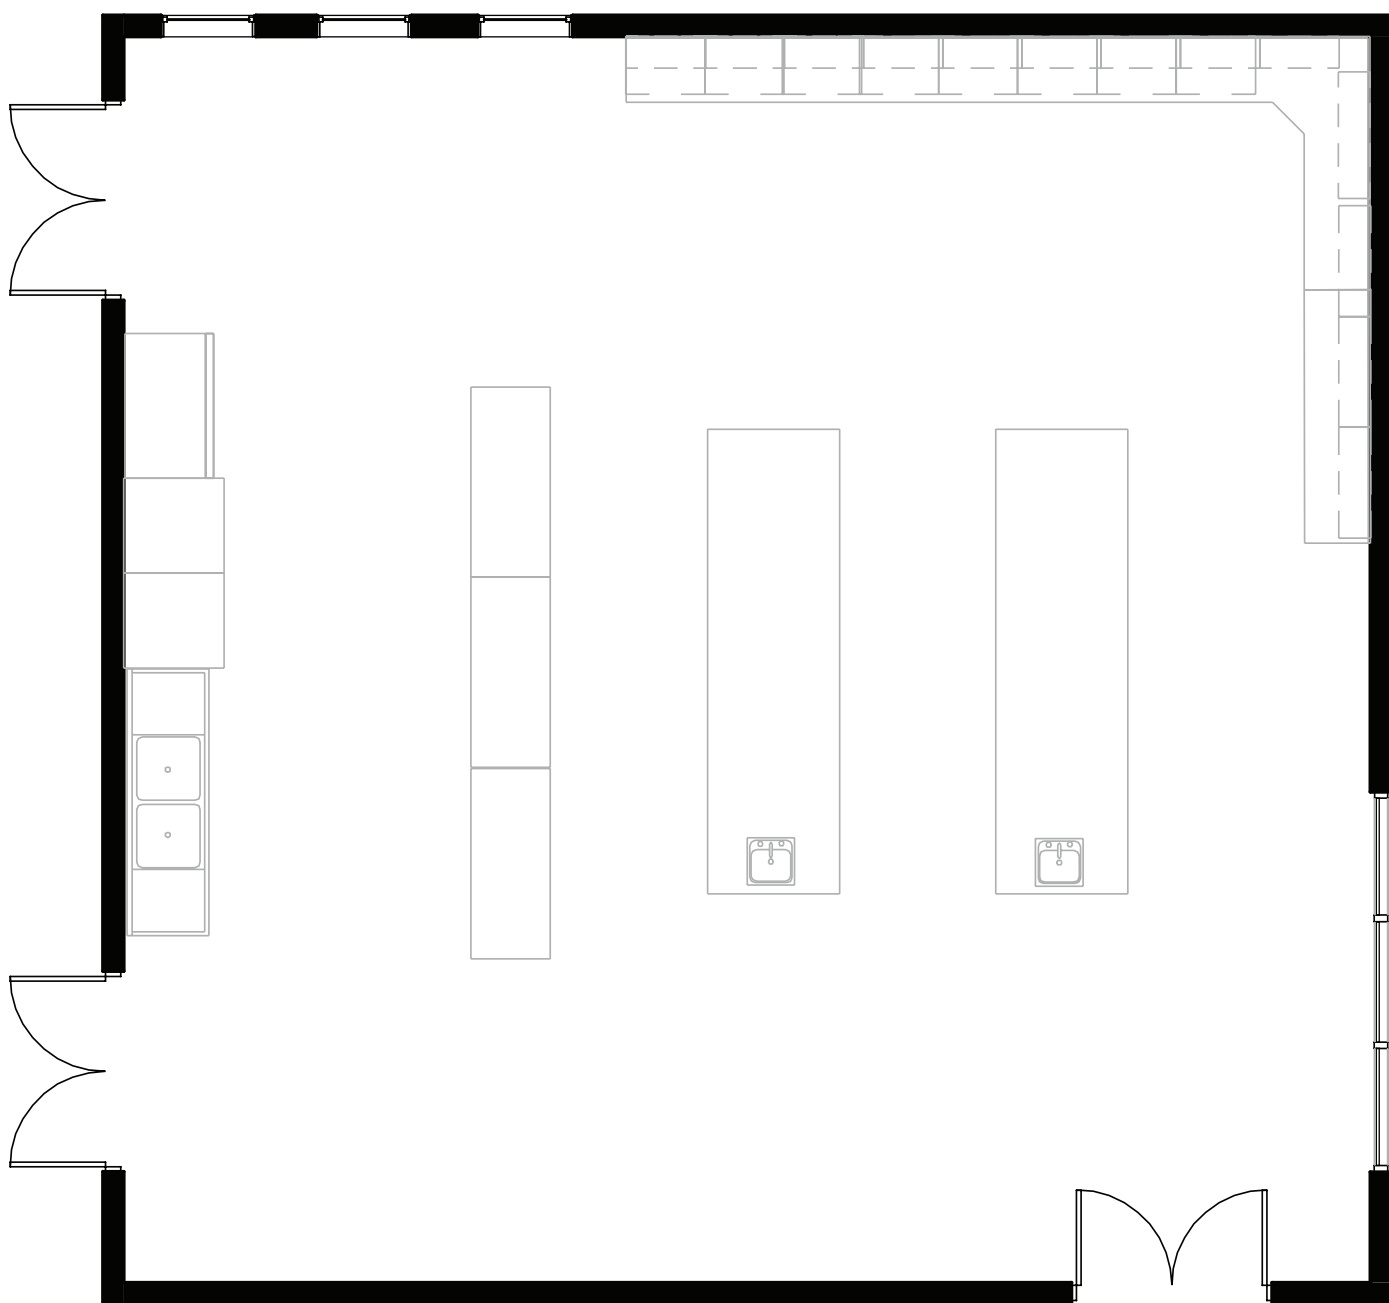

LEARNING BY DOING: Classrooms + Kitchen

Chairish Byas, Helena Wheeler, Mary Owen, Micah Beasley, Nathan Davies, Sydney Holmes

PROJECT FEATURES

Provides space for informal, hands-on learning as well as formal classes and meetings as needed by the center and the community : flexible learning, cooking, eating, and celebrating.

BUILDING FORM SHOWING CLASSROOMS + KITCHEN

LAYOUT OF KITCHEN AND CLASSROOM

VIEW OF KITCHEN AND CLASSROOM STATIONS

COMMUNITY KITCHEN AND COOKING STATIONS

COMMUNITY GREENHOUSE AND PLANTERS