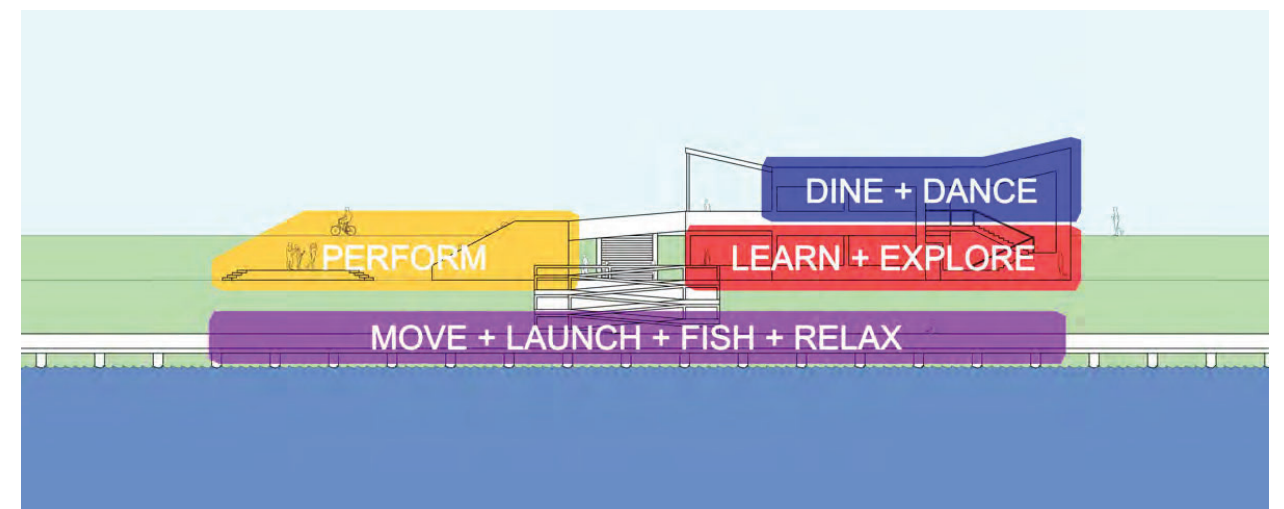

RIVERVIEW MUSIC DISTRICT: Fuller Supper Club

Cyrus Beasley, Faustyn Pavicich, Greg Wheeler, Jasmine Morrow, Lauren Burton, Phil Timmons

PROJECT FEATURES

As a part of the revitalized park, a Community Music Venue and Supper Club will provide a place for up and coming musicians to perform in an auditorium, at an outdoor performance space, and in a restaurant. In memory of the Riverfront Supper Club that is part of the North Minneapolis collective legacy the community center will house a restaurant overlooking the river where music can be performed. An overlook tower will be a tourist site for seeing the Mississippi River and downtown Minneapolis.

INSPIRATIONAL RIVERFRONT COLLAGE

SPACE USE DIAGRAM

PROGRAM SKETCH SHOWING ACTIVITY

PARKS + PEDESTRIAN STREET SITE PLAN

AMPHITHEATER + RESTAURANT MODEL

PROGRAM SKETCH

PROGRAM DIAGRAM

PROPOSED BIKE CONNECTION SKETCH

RIVERFRONT + BOARDWALK PERSPECTIVE

OUTDOOR AMPHITHEATER PERSPECTIVE