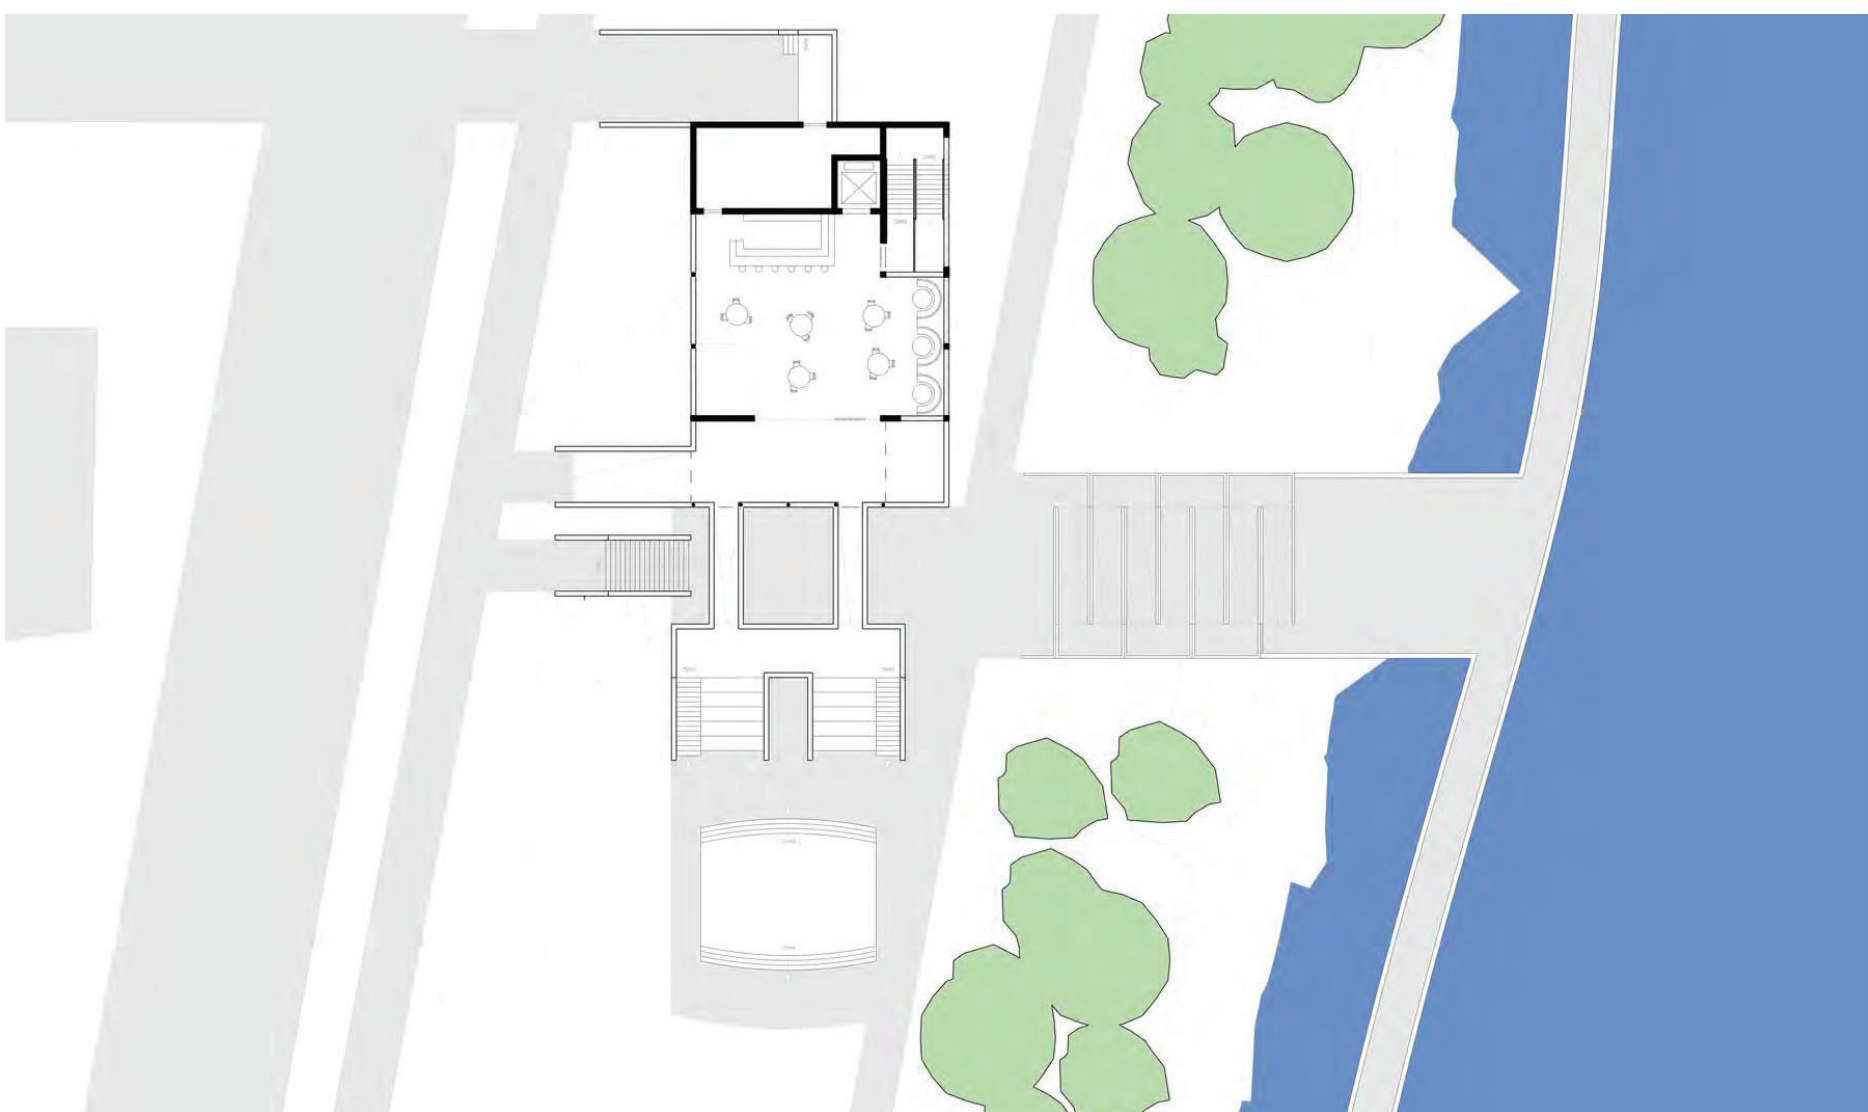

RIVERVIEW MUSIC DISTRICT: Fuller Supper Club

Cyrus Beasley, Faustyn Pavicich, Greg Wheeler, Jasmine Morrow, Lauren Burton, Phil Timmons

PROJECT FEATURES

As a part of the revitalized park, a Community Music Venue and Supper Club will provide a place for up and coming musicians to perform in an auditorium, at an outdoor performance space, and in a restaurant. In memory of the Riverfront Supper Club that is part of the North Minneapolis collective legacy the community center will house a restaurant overlooking the river where music can be performed. An overlook tower will be a tourist site for seeing the Mississippi River and downtown Minneapolis.

INSPIRATIONAL RIVERFRONT COLLAGE

SPACE USE DIAGRAM

PROGRAM SKETCH SHOWING ACTIVITY

PARKS + PEDESTRIAN STREET SITE PLAN

AMPHITHEATER + RESTAURANT MODEL

PROGRAM SKETCH

PROGRAM DIAGRAM

PROPOSED BIKE CONNECTION SKETCH

RIVERFRONT + BOARDWALK PERSPECTIVE

OUTDOOR AMPHITHEATER PERSPECTIVE