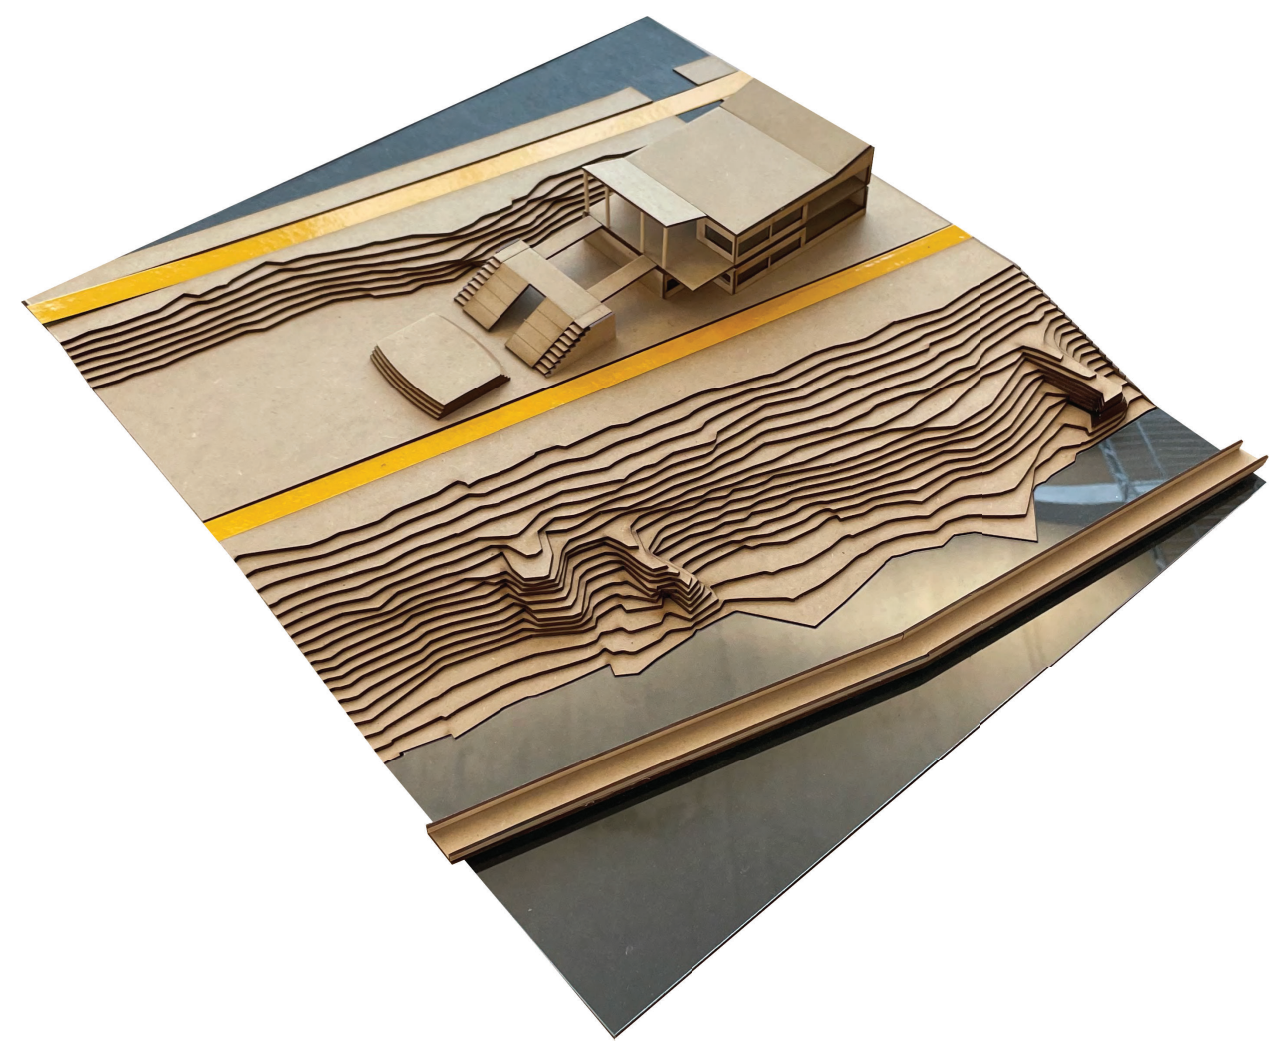

RIVERVIEW MUSIC DISTRICT: Fuller Supper Club

Cyrus Beasley, Faustyn Pavicich, Greg Wheeler, Jasmine Morrow, Lauren Burton, Phil Timmons

PROJECT FEATURES

As a part of the revitalized park, a Community Music Venue and Supper Club will provide a place for up and coming musicians to perform in an auditorium, at an outdoor performance space, and in a restaurant. In memory of the Riverfront Supper Club that is part of the North Minneapolis collective legacy the community center will house a restaurant overlooking the river where music can be performed. An overlook tower will be a tourist site for seeing the Mississippi River and downtown Minneapolis.

INSPIRATIONAL RIVERFRONT COLLAGE

SPACE USE DIAGRAM

PROGRAM SKETCH SHOWING ACTIVITY

PARKS + PEDESTRIAN STREET SITE PLAN

AMPHITHEATER + RESTAURANT MODEL

PROGRAM SKETCH

PROGRAM DIAGRAM

PROPOSED BIKE CONNECTION SKETCH

RIVERFRONT + BOARDWALK PERSPECTIVE

OUTDOOR AMPHITHEATER PERSPECTIVE