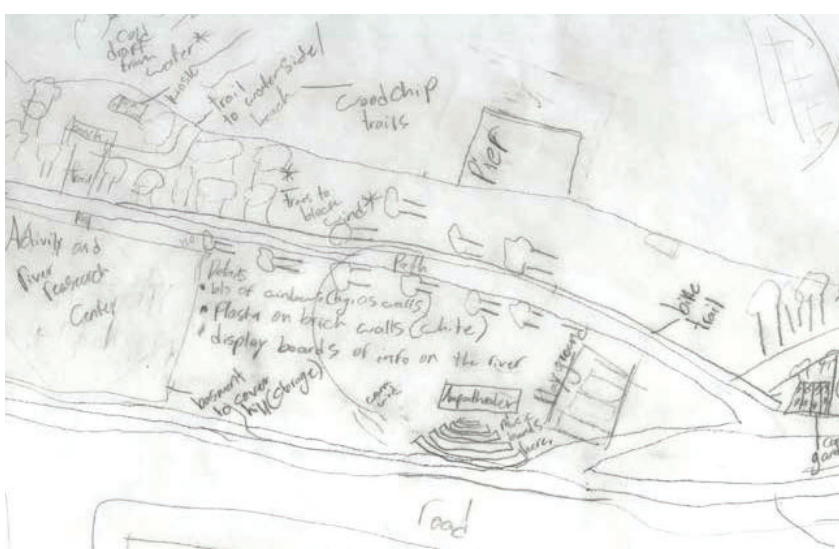

RIVERVIEW MUSIC DISTRICT: Fuller Supper Club

Cyrus Beasley, Faustyn Pavicich, Greg Wheeler, Jasmine Morrow, Lauren Burton, Phil Timmons

PROJECT FEATURES

As a part of the revitalized park, a Community Music Venue and Supper Club will provide a place for up and coming musicians to perform in an auditorium, at an outdoor performance space, and in a restaurant. In memory of the Riverfront Supper Club that is part of the North Minneapolis collective legacy the community center will house a restaurant overlooking the river where music can be performed. An overlook tower will be a tourist site for seeing the Mississippi River and downtown Minneapolis.

INSPIRATIONAL RIVERFRONT COLLAGE

SPACE USE DIAGRAM

PROGRAM SKETCH SHOWING ACTIVITY

PARKS + PEDESTRIAN STREET SITE PLAN

AMPHITHEATER + RESTAURANT MODEL

PROGRAM SKETCH

PROGRAM DIAGRAM

PROPOSED BIKE CONNECTION SKETCH

RIVERFRONT + BOARDWALK PERSPECTIVE

OUTDOOR AMPHITHEATER PERSPECTIVE