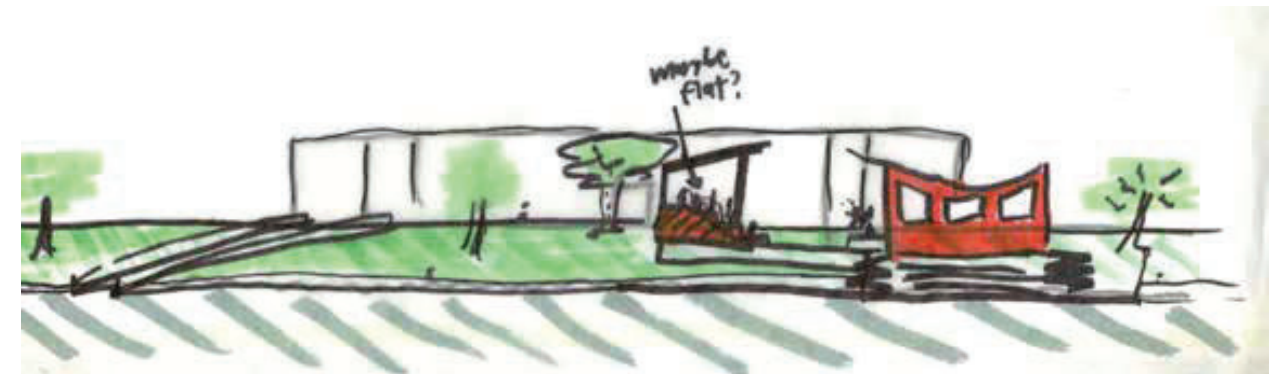

RIVERVIEW MUSIC DISTRICT: Fuller Supper Club

Cyrus Beasley, Faustyn Pavicich, Greg Wheeler, Jasmine Morrow, Lauren Burton, Phil Timmons

PROJECT FEATURES

As a part of the revitalized park, a Community Music Venue and Supper Club will provide a place for up and coming musicians to perform in an auditorium, at an outdoor performance space, and in a restaurant. In memory of the Riverfront Supper Club that is part of the North Minneapolis collective legacy the community center will house a restaurant overlooking the river where music can be performed. An overlook tower will be a tourist site for seeing the Mississippi River and downtown Minneapolis.

INSPIRATIONAL RIVERFRONT COLLAGE

SPACE USE DIAGRAM

PROGRAM SKETCH SHOWING ACTIVITY

PARKS + PEDESTRIAN STREET SITE PLAN

AMPHITHEATER + RESTAURANT MODEL

PROGRAM SKETCH

PROGRAM DIAGRAM

PROPOSED BIKE CONNECTION SKETCH

RIVERFRONT + BOARDWALK PERSPECTIVE

OUTDOOR AMPHITHEATER PERSPECTIVE