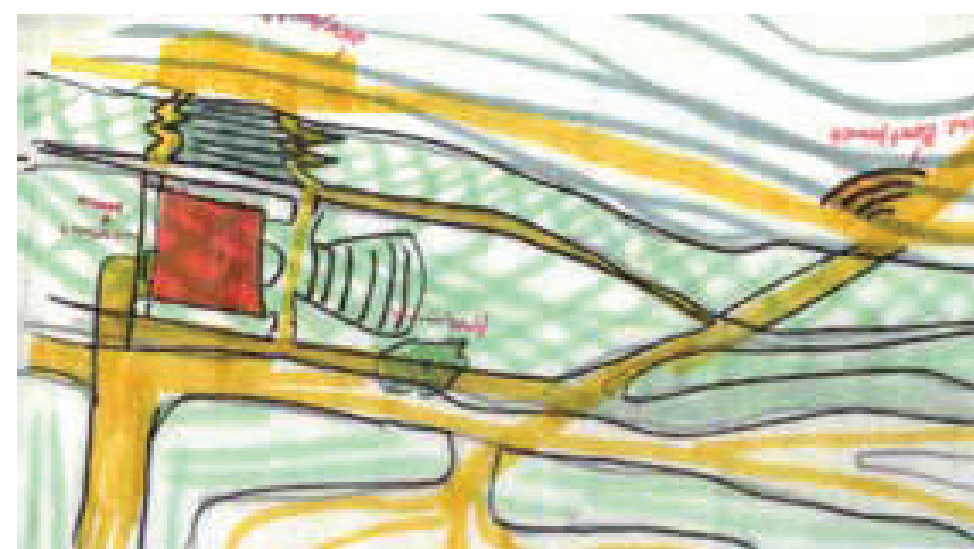

RIVERVIEW MUSIC DISTRICT: Fuller Supper Club

Cyrus Beasley, Faustyn Pavicich, Greg Wheeler, Jasmine Morrow, Lauren Burton, Phil Timmons

PROJECT FEATURES

As a part of the revitalized park, a Community Music Venue and Supper Club will provide a place for up and coming musicians to perform in an auditorium, at an outdoor performance space, and in a restaurant. In memory of the Riverfront Supper Club that is part of the North Minneapolis collective legacy the community center will house a restaurant overlooking the river where music can be performed. An overlook tower will be a tourist site for seeing the Mississippi River and downtown Minneapolis.

INSPIRATIONAL RIVERFRONT COLLAGE

SPACE USE DIAGRAM

PROGRAM SKETCH SHOWING ACTIVITY

PARKS + PEDESTRIAN STREET SITE PLAN

AMPHITHEATER + RESTAURANT MODEL

PROGRAM SKETCH

PROGRAM DIAGRAM

PROPOSED BIKE CONNECTION SKETCH

RIVERFRONT + BOARDWALK PERSPECTIVE

OUTDOOR AMPHITHEATER PERSPECTIVE