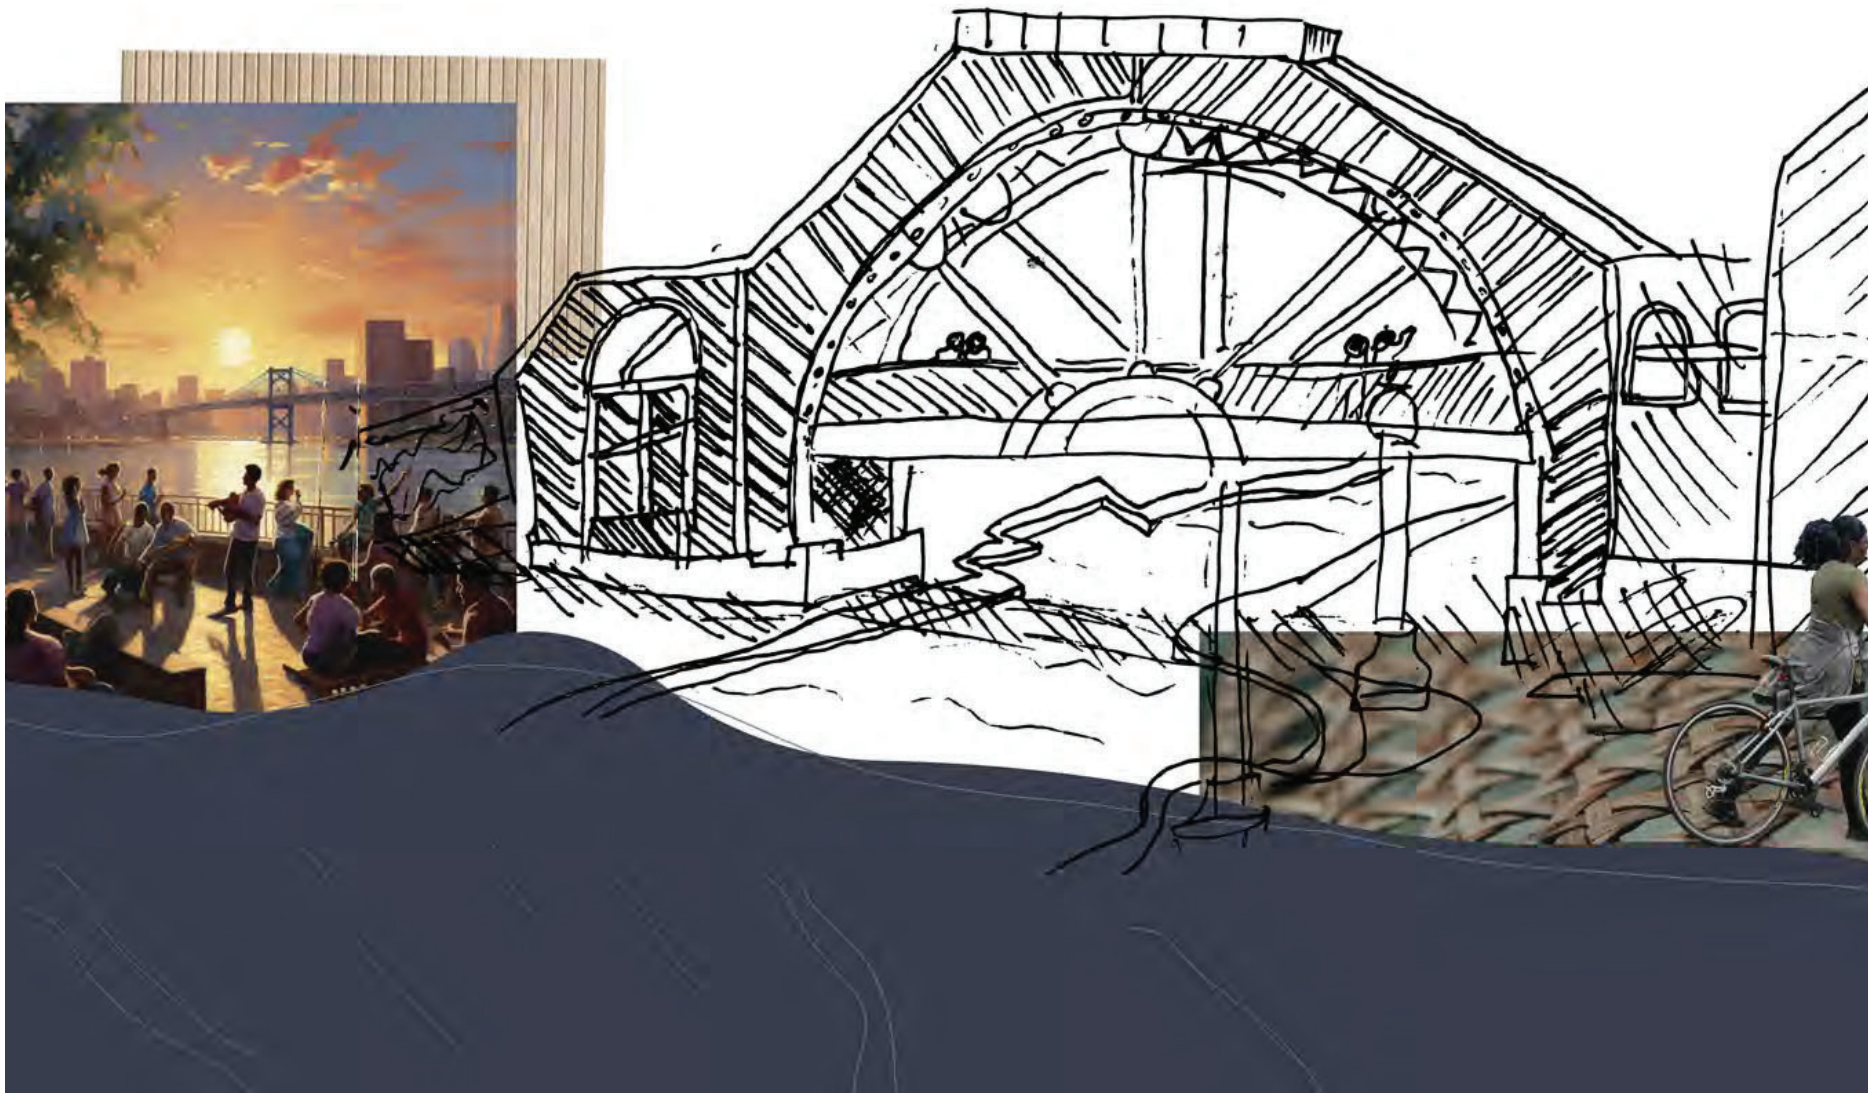

RIVERVIEW MUSIC DISTRICT: Fuller Supper Club

Cyrus Beasley, Faustyn Pavicich, Greg Wheeler, Jasmine Morrow, Lauren Burton, Phil Timmons

PROJECT FEATURES

As a part of the revitalized park, a Community Music Venue and Supper Club will provide a place for up and coming musicians to perform in an auditorium, at an outdoor performance space, and in a restaurant. In memory of the Riverfront Supper Club that is part of the North Minneapolis collective legacy the community center will house a restaurant overlooking the river where music can be performed. An overlook tower will be a tourist site for seeing the Mississippi River and downtown Minneapolis.

INSPIRATIONAL RIVERFRONT COLLAGE

SPACE USE DIAGRAM

PROGRAM SKETCH SHOWING ACTIVITY

PARKS + PEDESTRIAN STREET SITE PLAN

AMPHITHEATER + RESTAURANT MODEL

PROGRAM SKETCH

PROGRAM DIAGRAM

PROPOSED BIKE CONNECTION SKETCH

RIVERFRONT + BOARDWALK PERSPECTIVE

OUTDOOR AMPHITHEATER PERSPECTIVE