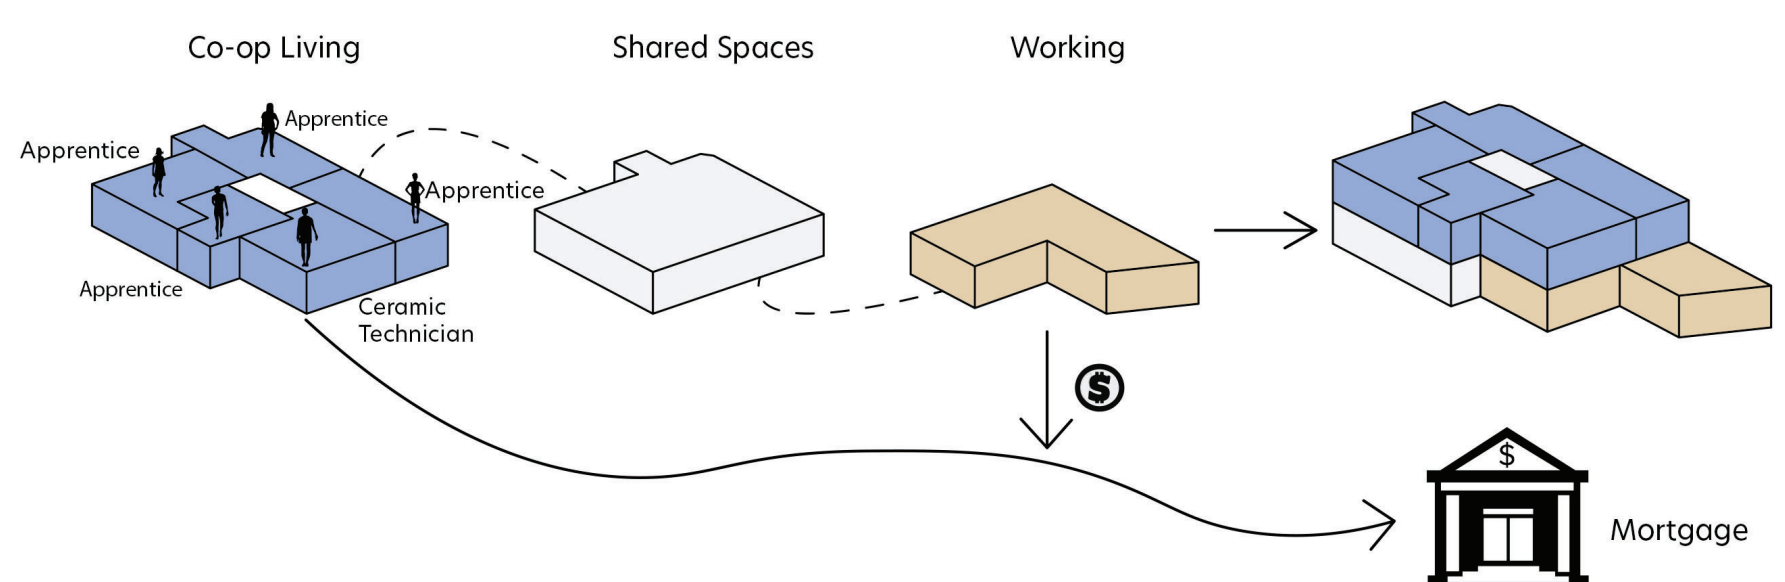

## PROJECT GOALS

Cooperative Living and Pottery studio adds a space for a community of like-minded artists to live and work together while welcoming public interaction. The cooperative living is shared by the five instructors who teach art classes. Locating the showroom near Broadway Avenue provides the artists a place to display and sell their pieces. The business side of the pottery studios would help subsidize the monthly mortgage payments of

the tenants. The studio would create affordable home ownership options for the neighborhood, addressing "wealth generation through home ownership and knowledge building," a central focus of the Investing with North Minneapolis project. This project is a model of what cooperative housing could look like when working individuals come together to create a community-oriented project.

POTTERY STUDIO SITE PLAN

POTTERY STUDIO BLOCK PLAN

VIEW SHOWING POTTERY STUDIO + RETAIL/SALES AREA

MASSING DIAGRAM SHOWING EXISTING + NEW SHOWROOM

CIRCULATION DIAGRAM SHOWING HOW ROOMS CONNECT

PROGRAM DIAGRAM SHOWING ROOM FUNCTION