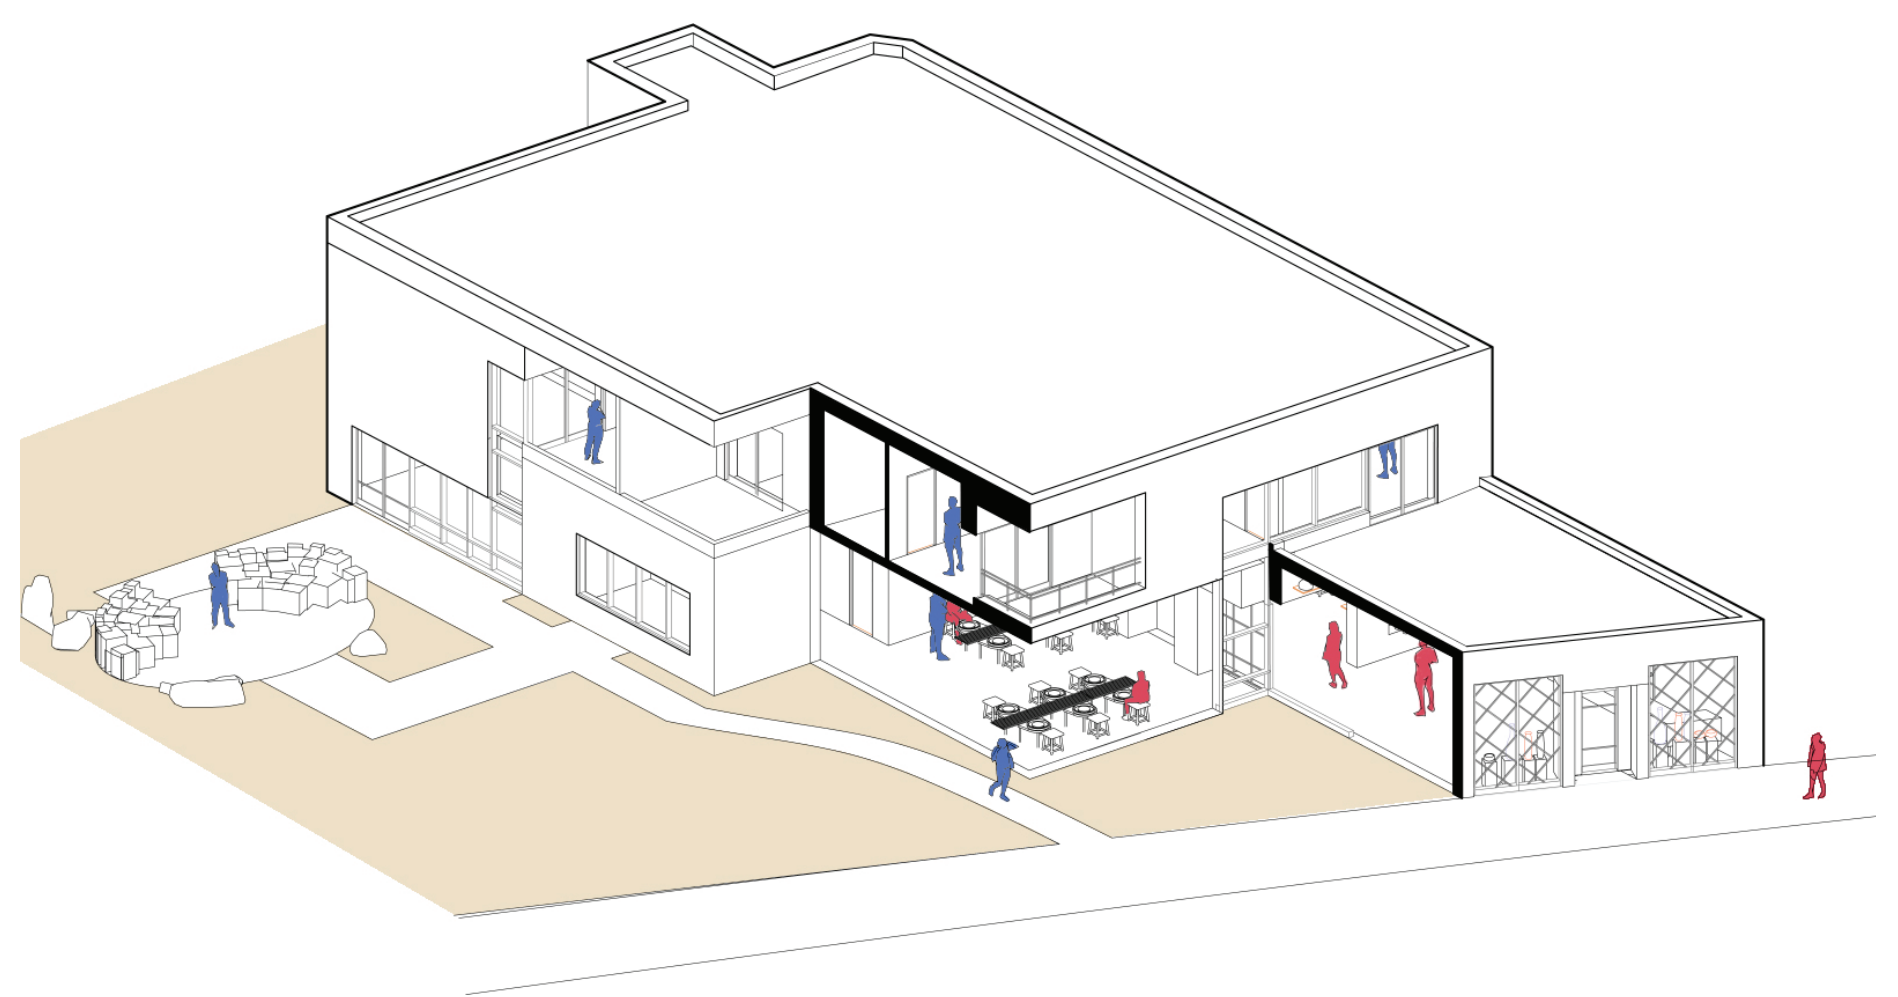

## PROJECT OVERVIEW

*Initiative:* Cooperative living and Pottery / Makers space studio: accessible opportunities for home and business ownership.

*Location:* 1404 W Broadway, Minneapolis, MN 55411

## PROJECT GOALS

Cooperative Living and Pottery studio adds a space for a community of like-minded artists to live and work together while welcoming public interaction. The cooperative living is shared by the five instructors who teach art classes. Locating the showroom near Broadway Avenue provides the artists a place to display and sell their pieces. The business side of the pottery studios would help subsidize the monthly mortgage payments of

the tenants. The studio would create affordable home ownership options for the neighborhood, addressing "wealth generation through home ownership and knowledge building," a central focus of the Investing with North Minneapolis project. This project is a model of what cooperative housing could look like when working individuals come together to create a community-oriented project.

POTTERY STUDIO SITE PLAN

POTTERY STUDIO BLOCK PLAN

VIEW SHOWING POTTERY STUDIO + RETAIL/SALES AREA

MASSING DIAGRAM SHOWING EXISTING + NEW SHOWROOM

CIRCULATION DIAGRAM SHOWING HOW ROOMS CONNECT

PROGRAM DIAGRAM SHOWING ROOM FUNCTION